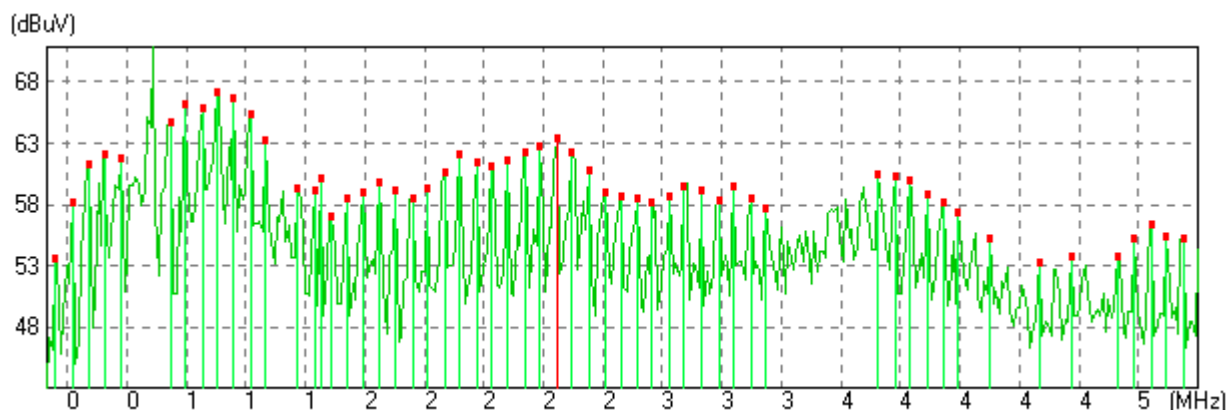

Detectus AB

Ågra 3675, S-782 90 Malmö, Sweden
Tel. +46 -280 411 22, Fax. +46 -280 411 69
E-mail: detectus@delta.se. Org.no. 556498 -7187

Pre-Scan report

File: C:\AL_AMSTR15-5.LST

Measuring area:

X: 0mm to 220mm
Y: 0mm to 100mm
Z: 10mm
Step: 10mm in X-direction and 10mm in Y-direction.

Configuration:

Pre-scan resolution bandwidth: 9KZ
Setting: SET_HZ1
Probe: PROBE_HZ530M
Start frequency: 150KZ
Stop frequency: 5MZ

Peaklist:

611KZ	71.32dBuV
878KZ	67.78dBuV
950KZ	67.23dBuV
744KZ	66.68dBuV
817KZ	66.51dBuV
1.023MZ	65.97dBuV
684KZ	65.27dBuV
1.084MZ	63.82dBuV
2.308MZ	63.75dBuV
2.236MZ	63.32dBuV
2.175MZ	62.84dBuV
2.369MZ	62.83dBuV

1.896MZ	62.61dBuV
405KZ	62.56dBuV
477KZ	62.33dBuV
2.102MZ	62.25dBuV
1.969MZ	61.96dBuV
344KZ	61.76dBuV
2.029MZ	61.71dBuV
2.442MZ	61.27dBuV
1.835MZ	61.15dBuV
3.654MZ	61.14dBuV
3.727MZ	60.82dBuV
1.314MZ	60.7dBuV
3.788MZ	60.59dBuV
1.557MZ	60.36dBuV
2.842MZ	60.14dBuV
3.048MZ	60.11dBuV
1.763MZ	59.93dBuV
1.217MZ	59.89dBuV
2.915MZ	59.83dBuV
1.629MZ	59.71dBuV
1.29MZ	59.67dBuV
2.514MZ	59.61dBuV
1.496MZ	59.5dBuV
3.86MZ	59.37dBuV
2.575MZ	59.29dBuV
2.781MZ	59.19dBuV
1.423MZ	59.04dBuV
3.121MZ	58.98dBuV
1.702MZ	58.95dBuV
2.648MZ	58.95dBuV
2.987MZ	58.88dBuV
2.708MZ	58.85dBuV
3.933MZ	58.79dBuV
271KZ	58.67dBuV
3.181MZ	58.22dBuV
3.994MZ	58.01dBuV
1.363MZ	57.56dBuV
4.806MZ	56.98dBuV
4.867MZ	56.05dBuV
4.939MZ	55.85dBuV
4.733MZ	55.81dBuV
4.127MZ	55.76dBuV
4.467MZ	54.41dBuV
4.661MZ	54.27dBuV
199KZ	54.13dBuV
4.333MZ	53.93dBuV